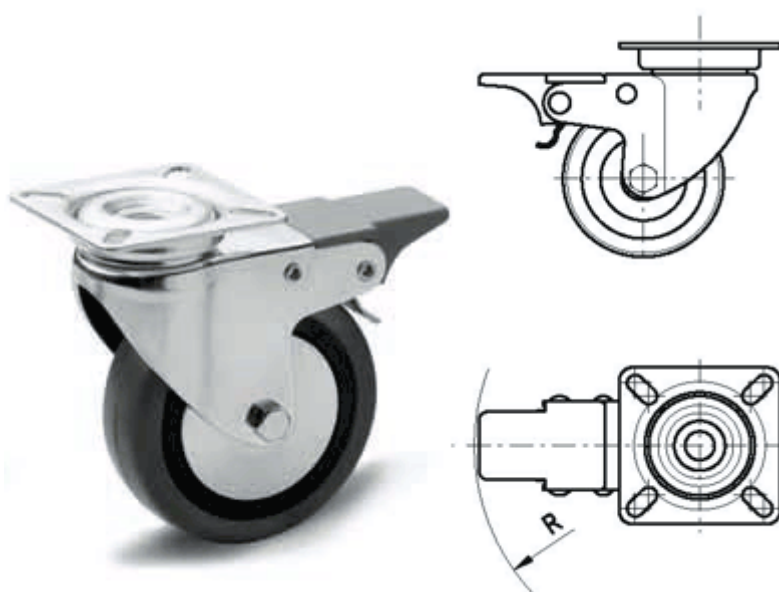

Article number: 2314452061

Description: E+G rubber wheel 452061
RE.C7-080-SBF Turning plate with brake

Measures

B	= 60	Dynamic load (N)	= 550	R	= 91
b1	= 38	g	= 500	s	= 6
b2	= 48	H	= 104	Type	= RE.C7-080-SBF
b3	= 25	L	= 60		
Code	= 452061	l1	= 38		
D	= 80	l2	= 48		
d	=	l3	= 24		
d1	=	p	=		